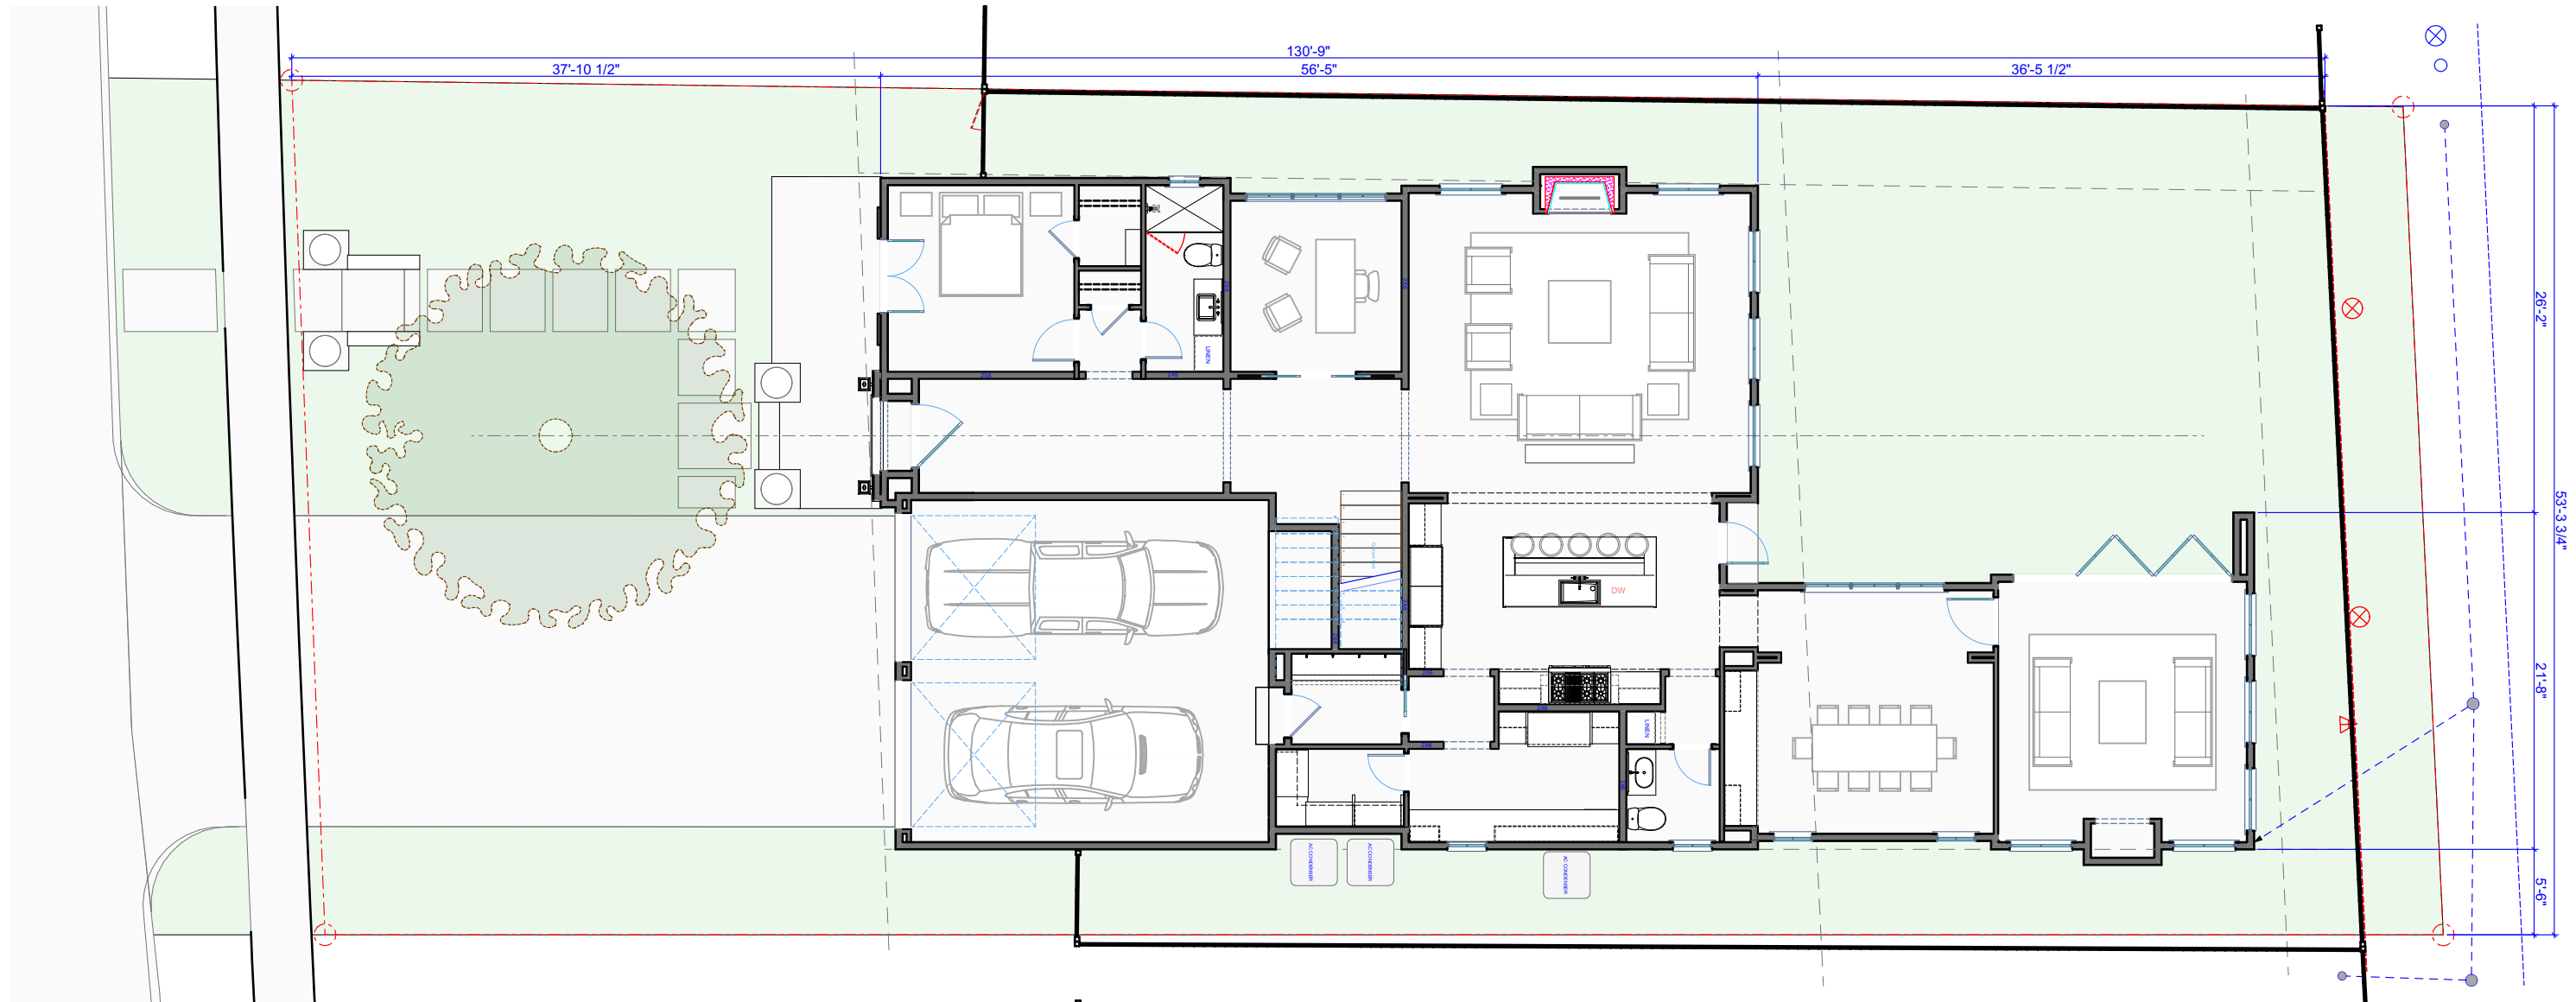

Proposed Residence

4548 Arcady Ave Highland Park TX 75205

Play Yard Option

Floor Areas

1st Floor - 2,341 sf
 2nd Floor - 2,619 sf
 3rd Floor - 968 sf

Total - 5,928 sf

Floor Areas

1st Floor - 2,341 sf
 2nd Floor - 2,619 sf
 3rd Floor - 968 sf

Total - 5,928 sf

Spa Option

Floor Areas

1st Floor - 2,341 sf
 2nd Floor - 2,619 sf
 3rd Floor - 968 sf

Total - 5,928 sf

Pool Option