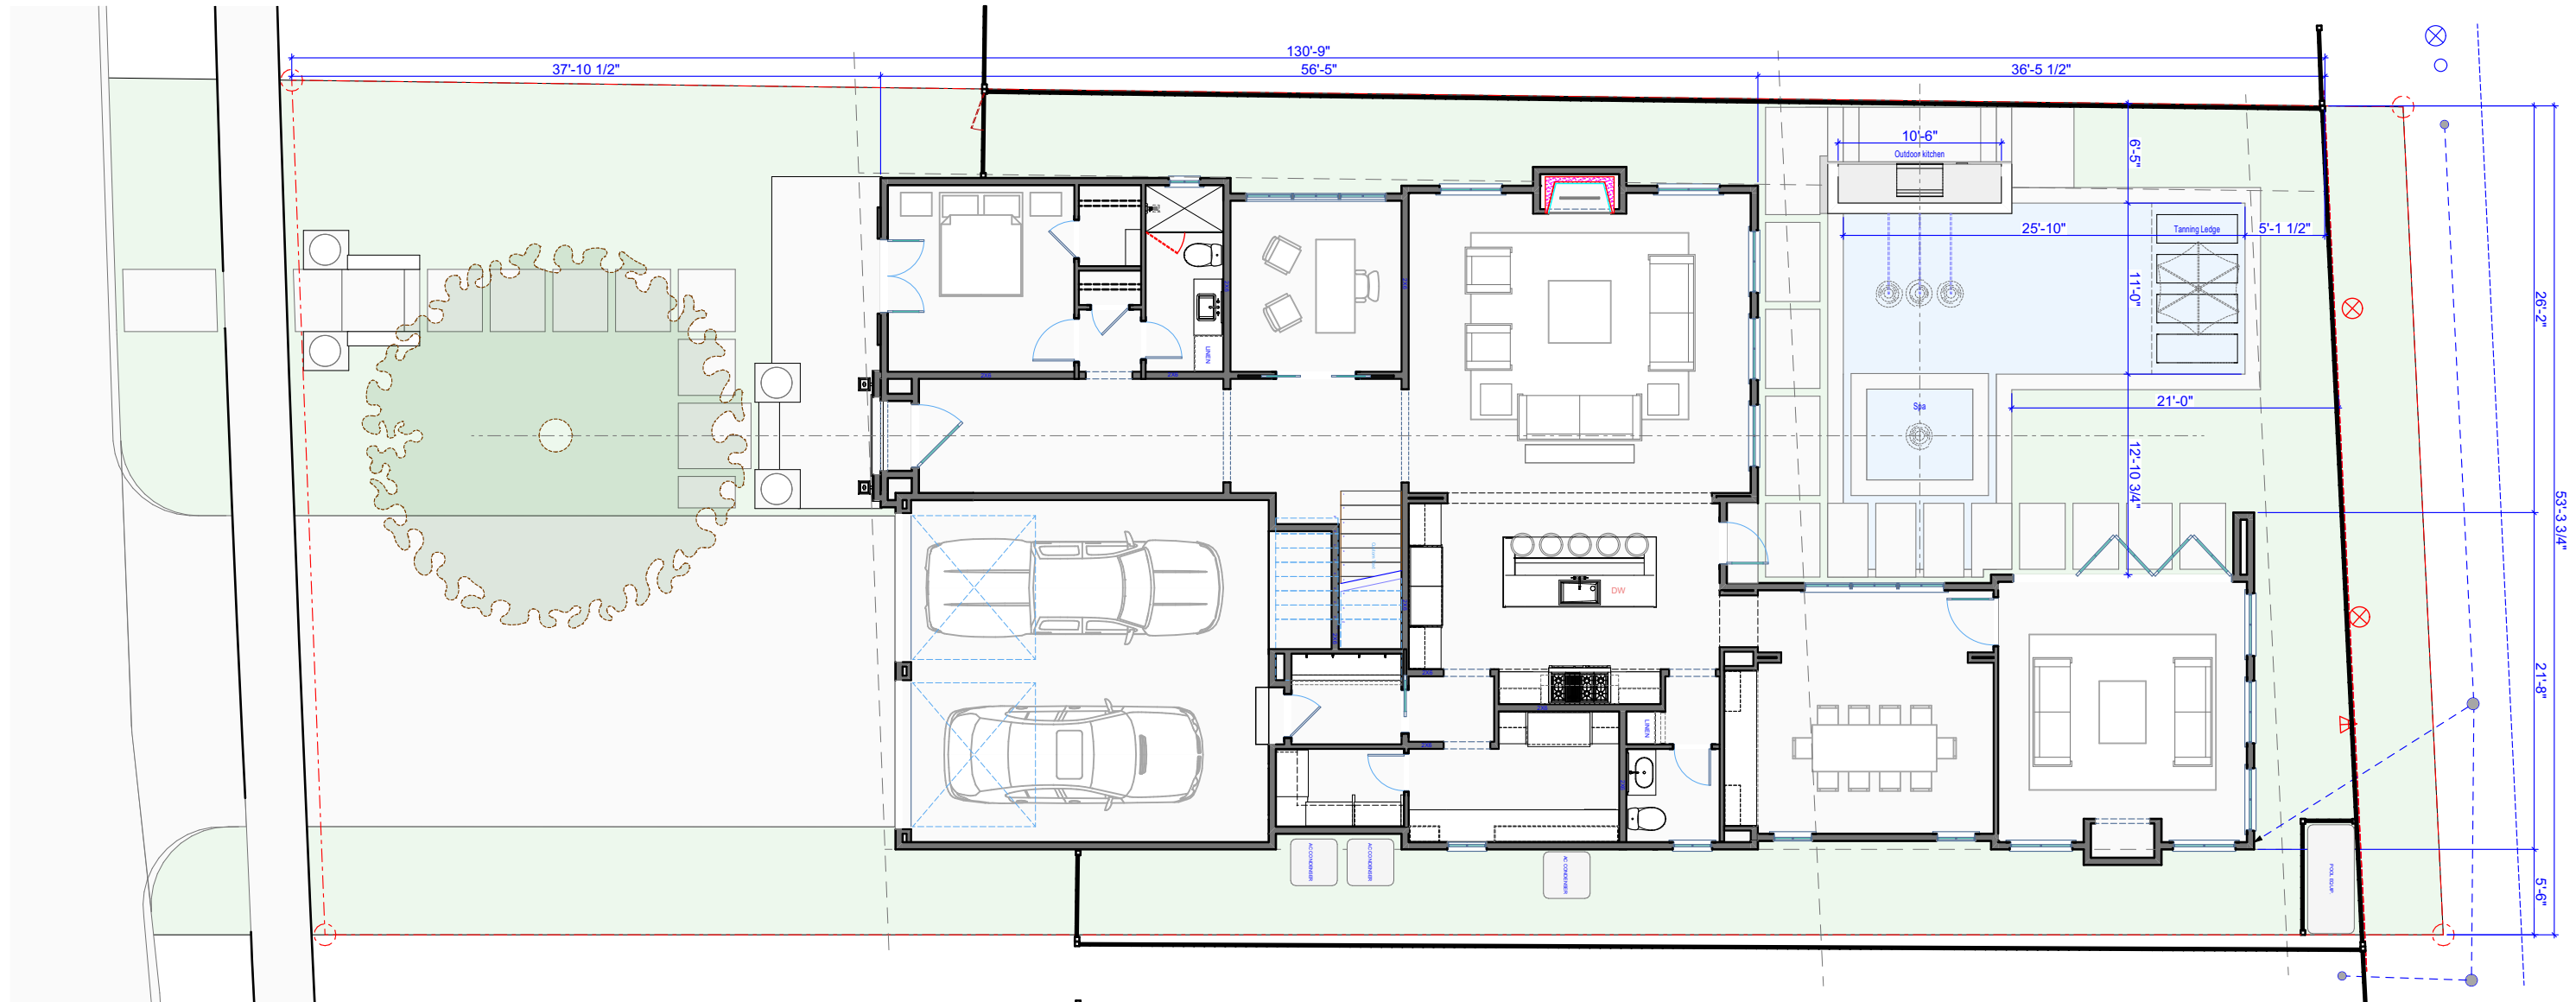

Proposed Residence

4548 Arcady Ave Highland Park TX 75205

Play Yard Option

Floor Areas

1st Floor - 2,341 sf
 2nd Floor - 2,619 sf
 3rd Floor - 968 sf

Total - 5,928 sf

Floor Areas

1st Floor - 2,341 sf
 2nd Floor - 2,619 sf
 3rd Floor - 968 sf

Total - 5,928 sf

Spa Option

Floor Areas

1st Floor - 2,341 sf
 2nd Floor - 2,619 sf
 3rd Floor - 968 sf

Total - 5,928 sf

Pool Option