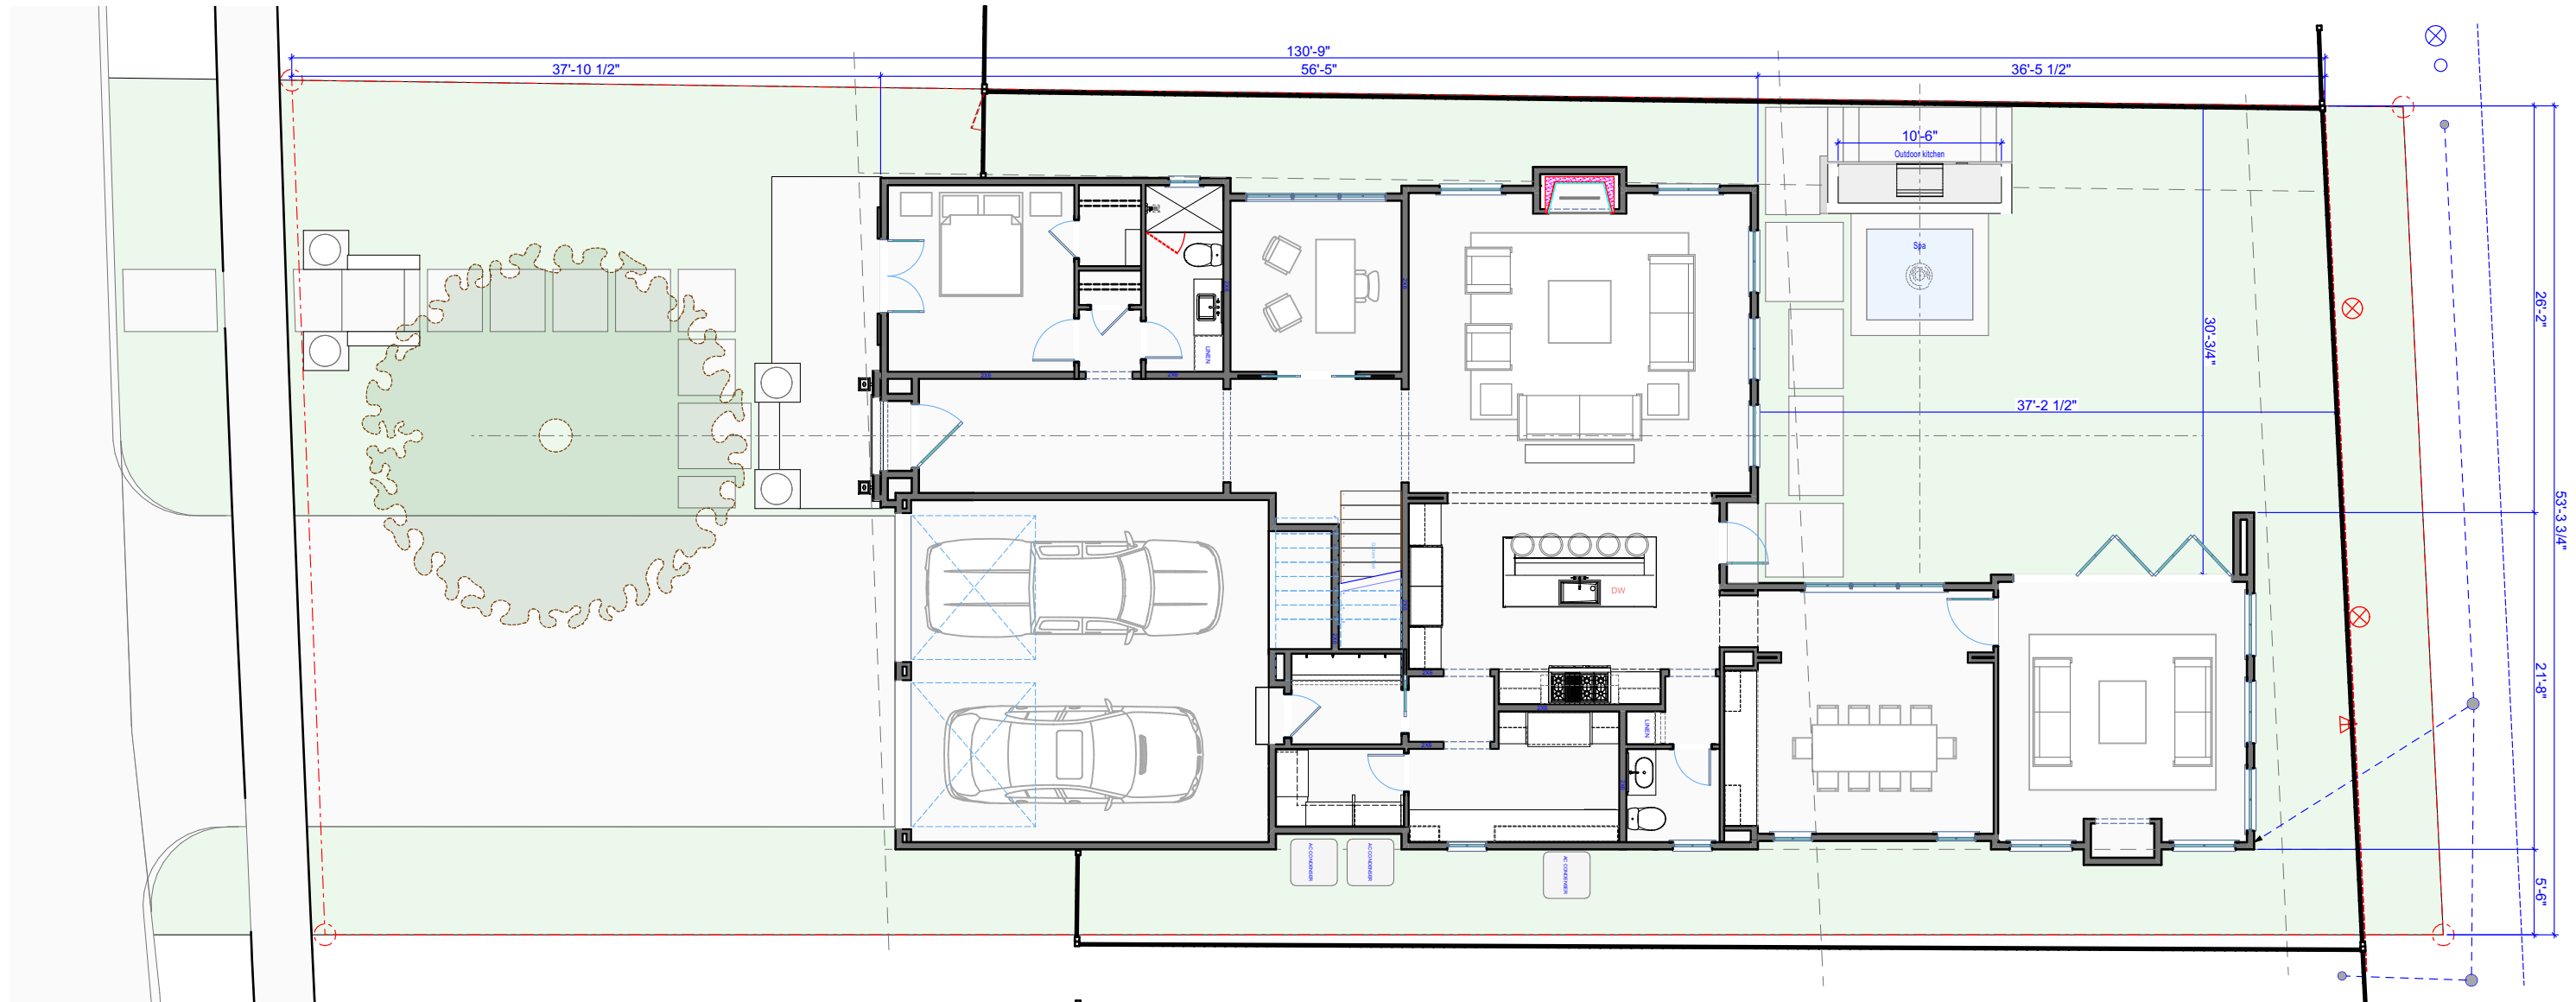

Proposed Residence

4548 Arcady Ave Highland Park TX 75205

Play Yard Option

Floor Areas

1st Floor - 2,341 sf
 2nd Floor - 2,619 sf
 3rd Floor - 968 sf

Total - 5,928 sf

Floor Areas

1st Floor - 2,341 sf
 2nd Floor - 2,619 sf
 3rd Floor - 968 sf

Total - 5,928 sf

Spa Option

Floor Areas

1st Floor - 2,341 sf
 2nd Floor - 2,619 sf
 3rd Floor - 968 sf

Total - 5,928 sf

Pool Option