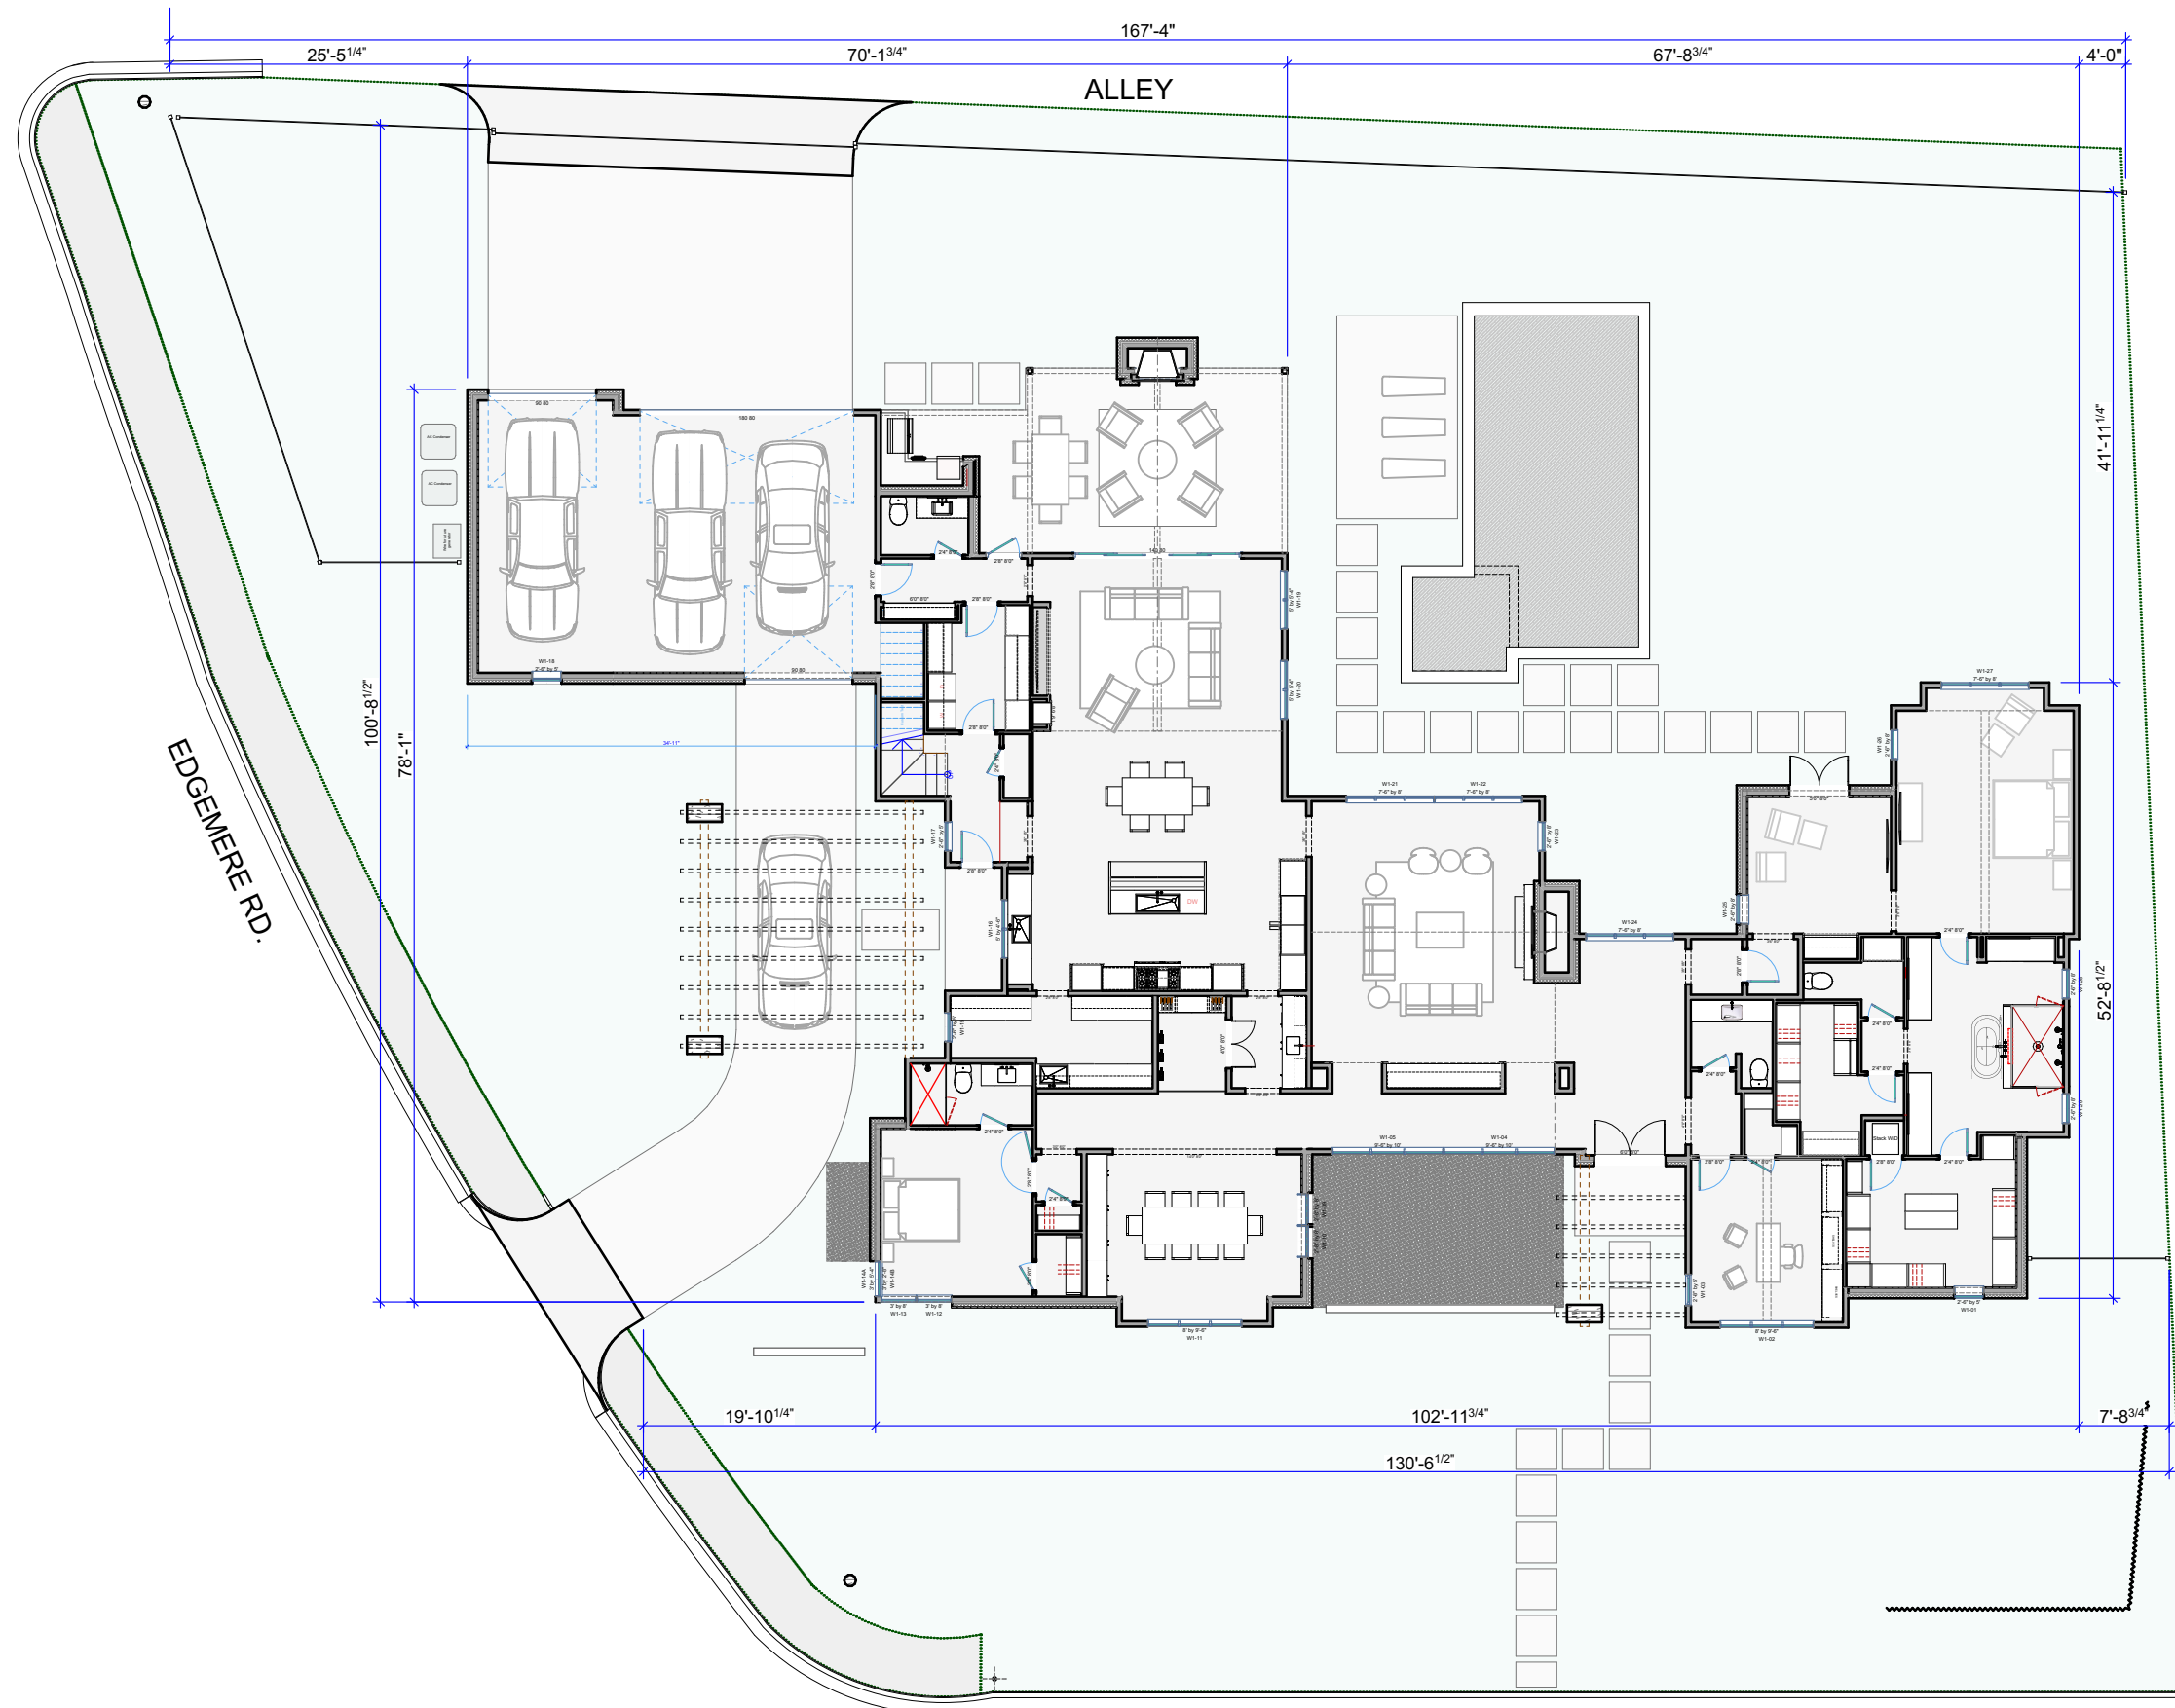

## Proposed Residence

6407 Joyce Way Dallas TX 75225

Front View Concept

3/17/2025

**Proposed Design**

6,565 sq ft

**Proposed Residence**

6407 Joyce Way Dallas TX 75225

Site Plan

3/17/2025

design shop HOME & INTERIORS | 6407 JOYCE WAY

FINISH SELECTIONS

# Proposed Residence

6407 Joyce Way Dallas TX 75225